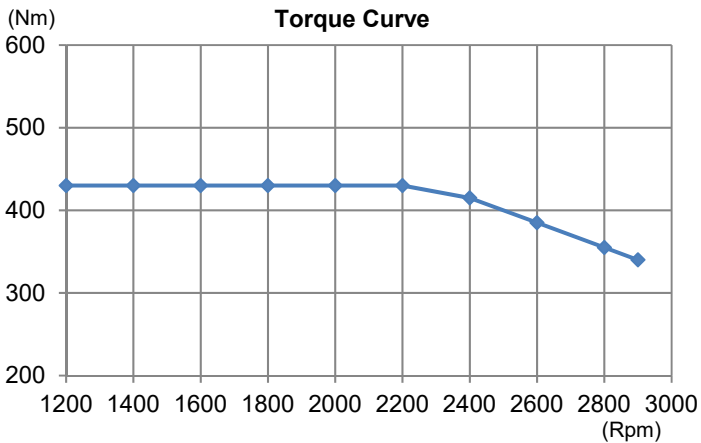

SITOM

T3 14ft 4x2 Cabin & Chassis - 140HP

Engine

Engine Model	WP3.7Q140E50
Engine Brand	WEICHAI
Configuration	4 cylinder, in-line
Displacement	3.7 L
Rated Power	140hp/103kw
Rated Speed	2900rpm
Max. Torque	430NM
Fuel System	Bosch Common-Rail
Air Supply System	Turbo charger intercooler
Emission Standard	Euro 5

Configuration

Wheel Base	3300mm
Cabin	T3 single,without sleeper
Engine	Weichai WP3.7Q140E50,Bosch common-rail,4 cylinders,3.7L,Euro 5
Gearbox	6-speed
Chassis frame	P610L high strenth steel, frame breadth 192mm, single deck 6mm
Front axle	3T
Rear axle	6T single reduction axle
Tire	7.50R16
Length behind cabin	4200mm
Others	with A/C,90L fuel tank,1 spare tire
Load Capacity	5Ton